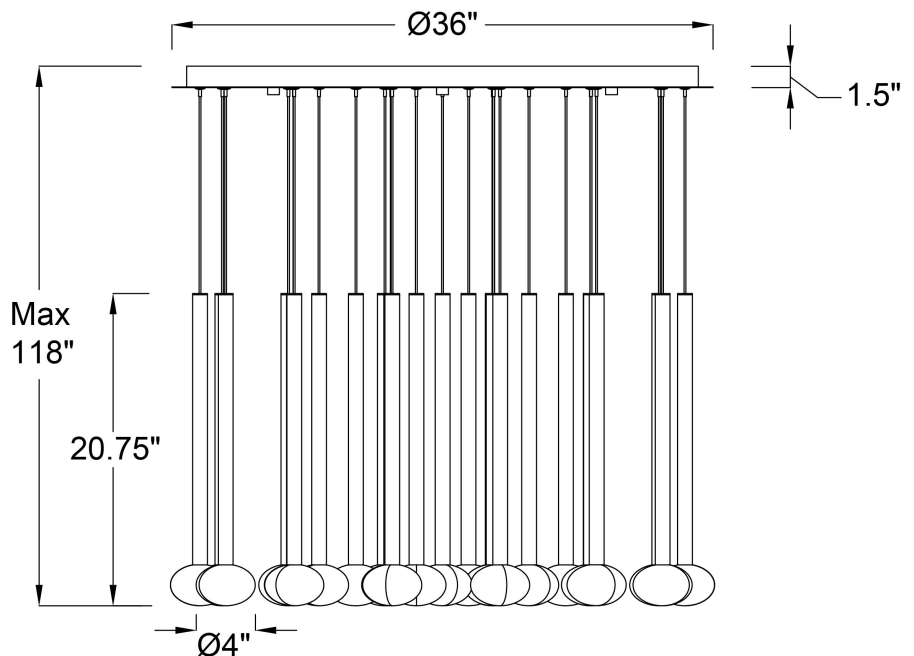

**Soffio, 25 Light Round LED Chandelier, Mixed**

**Specifications:**

Model#: 12111-023

Finish: Mixed

Glass/Shade: Clear Ribbed Glass

Material: Metal, Aluminum, Glass

Dimension: 36" D x 20.75" H

Lamping: LED

Wattage: 70W

Voltage: 120-277V

Color Temperature: 3000K

CRI: 90

Delivered Lumen: 1580Lm

Dimmable: Yes

Location: Dry

Max. Hanging Height: 118"

Canopy Dimension: 36" D

Product Weight: 61 lbs.

Fixtures weighing 35lbs. or more must be supported and installed independently of the ceiling outlet (junction) box and require additional support in the ceiling where the fixture is being installed.